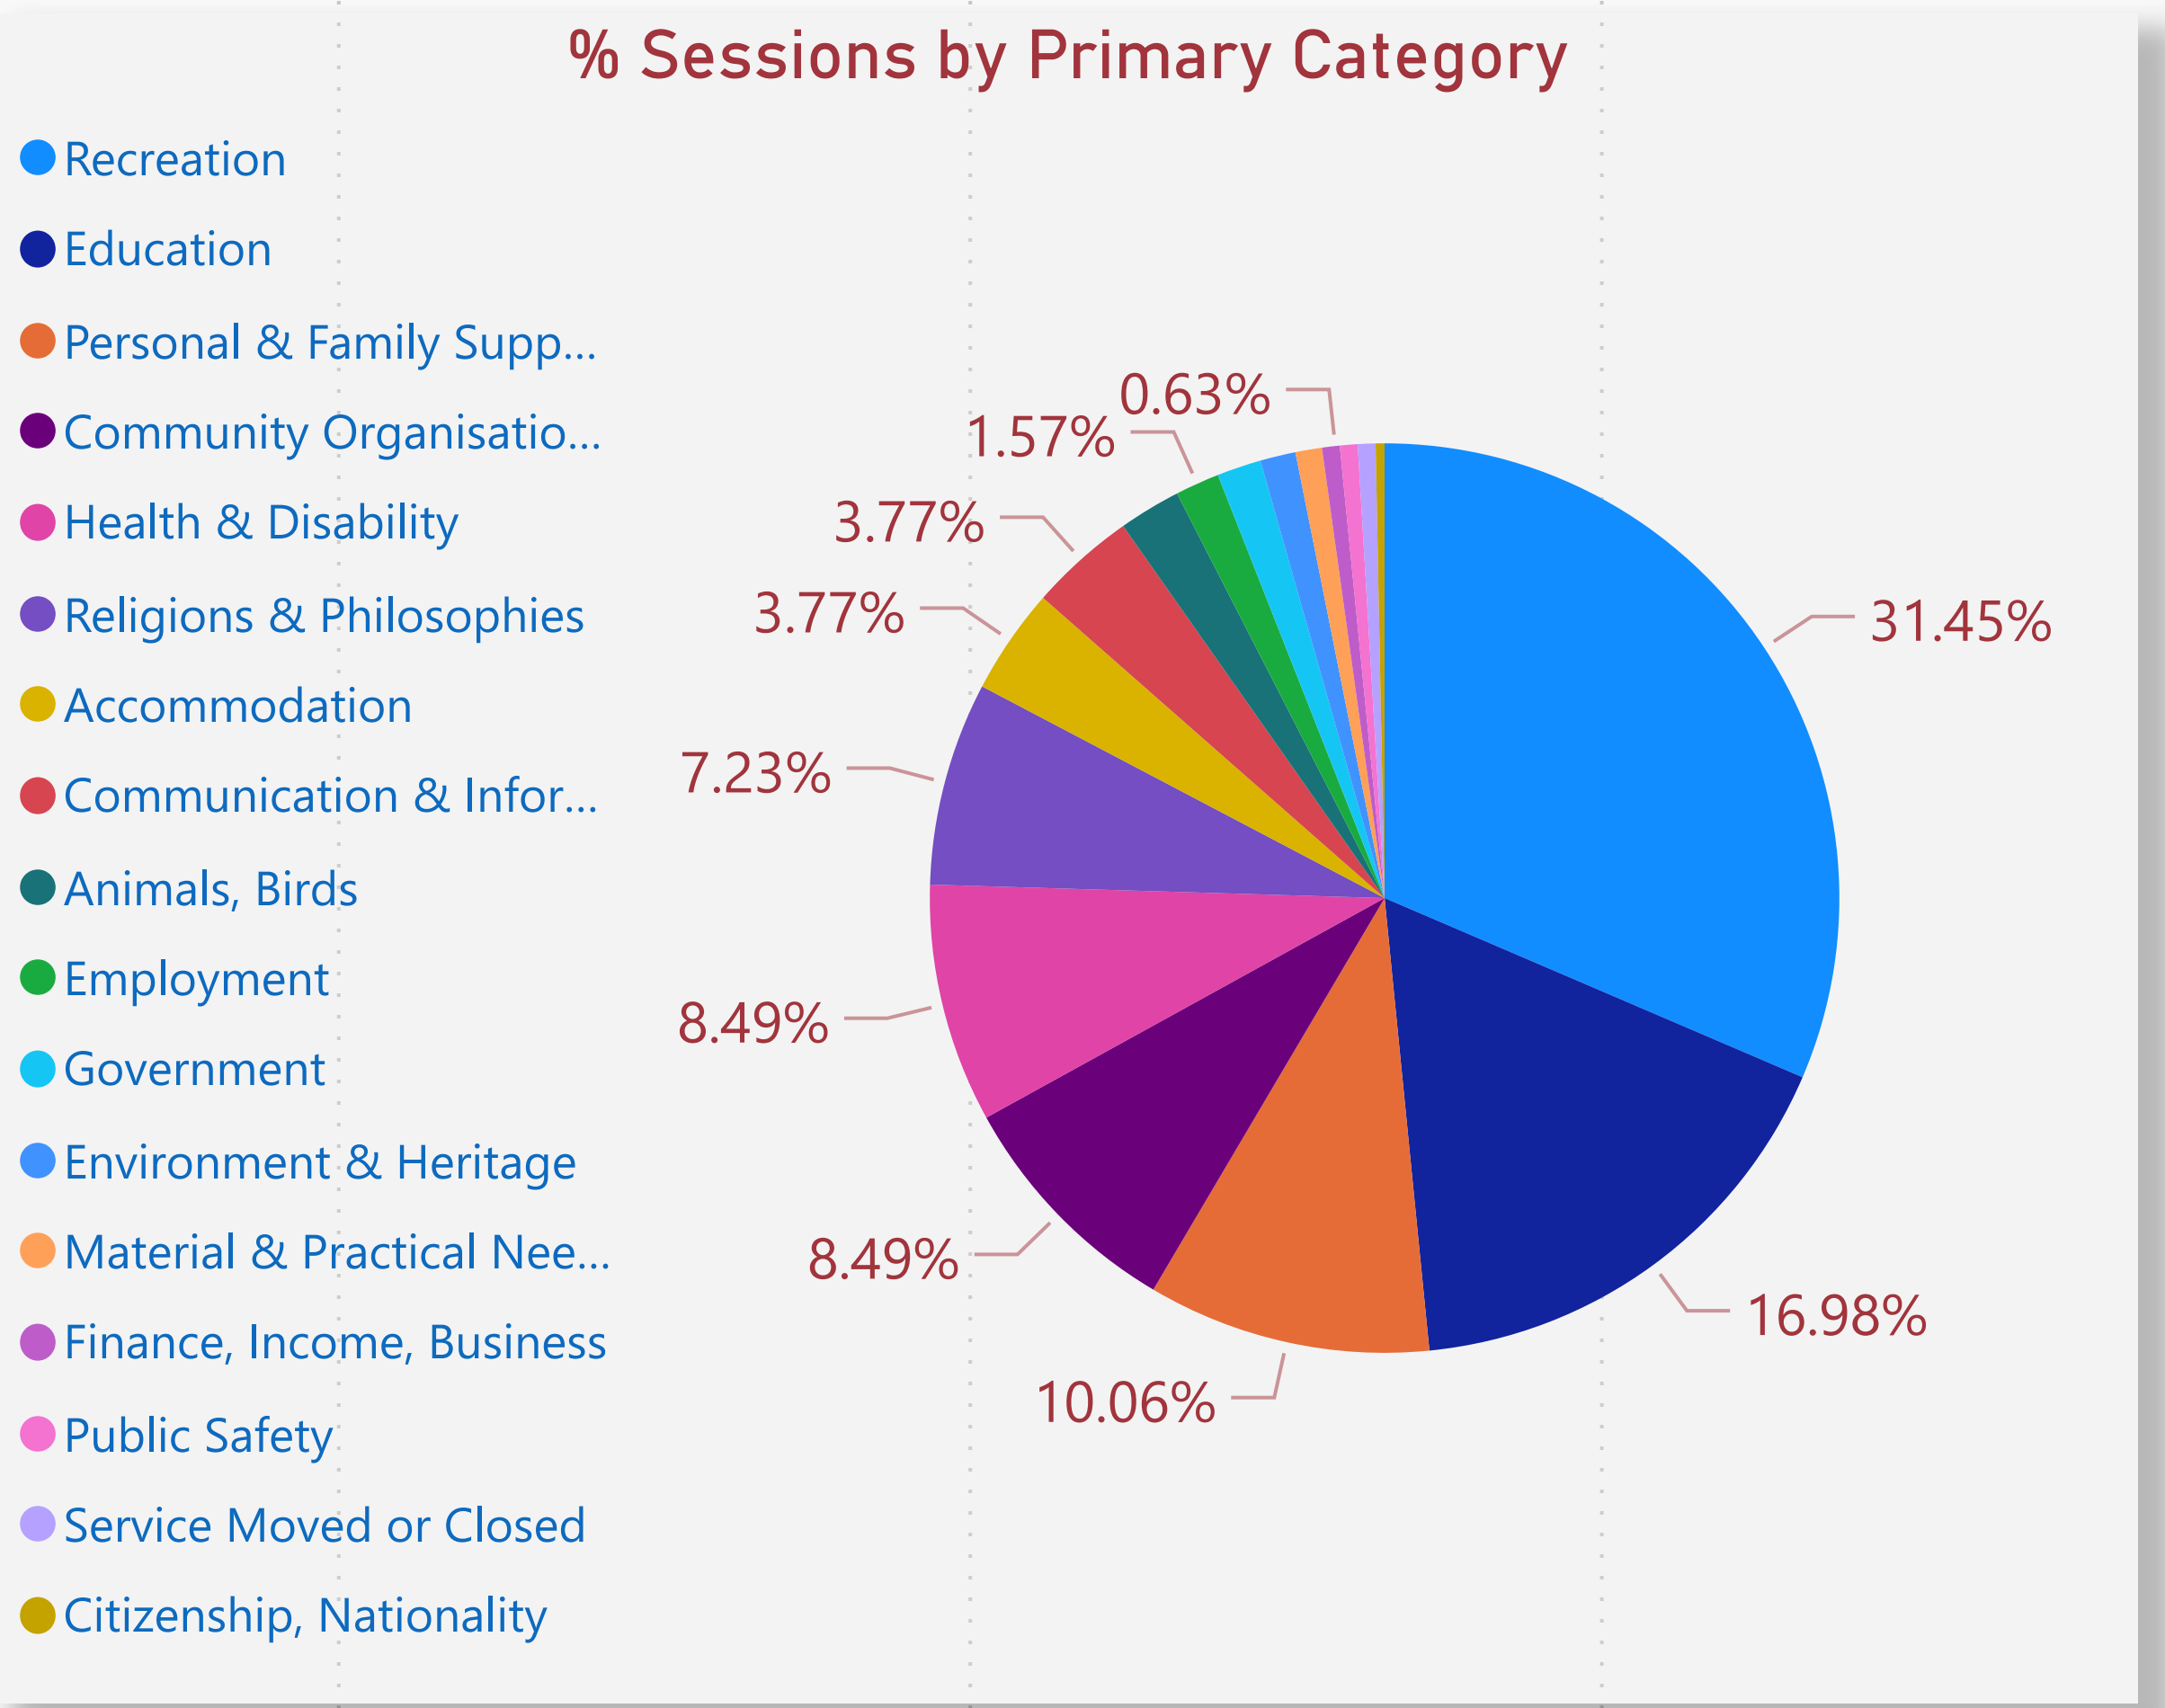

Tea Tree Gully Council - Organization Count by Primary Category (FY 2020-2021)

Count of Organization

Tea Tree Gully Council - Organizations (Sessions by count - FY 2020-2021)

Northern Adelaide Palliative Care Service (Level 4)
 North Eastern Community & Older Persons Ment...
 Northern Adelaide Local Health Network Day Re...
 Masjid Abu Bakr Assiddiq - Wandana Mosque
 Centrelink - Modbury
 U3A Tea Tree Gully
 Police Station - Golden Grove
 St David's Church - Tea Tree Gully
 Owenia House
 St John XXIII Church - Modbury
 Pathway Community Centre
 Meals on Wheels SA - Modbury
 Harvey, Dr Richard MP - State Member for Newl...
 Modbury Hospital
 Fauna Rescue of SA Inc.
 Parents Without Partners (SA) Inc.
 Golden Grove Recreation & Arts Centre
 MAX Employment - Modbury
 Modbury GP Plus Super Clinic