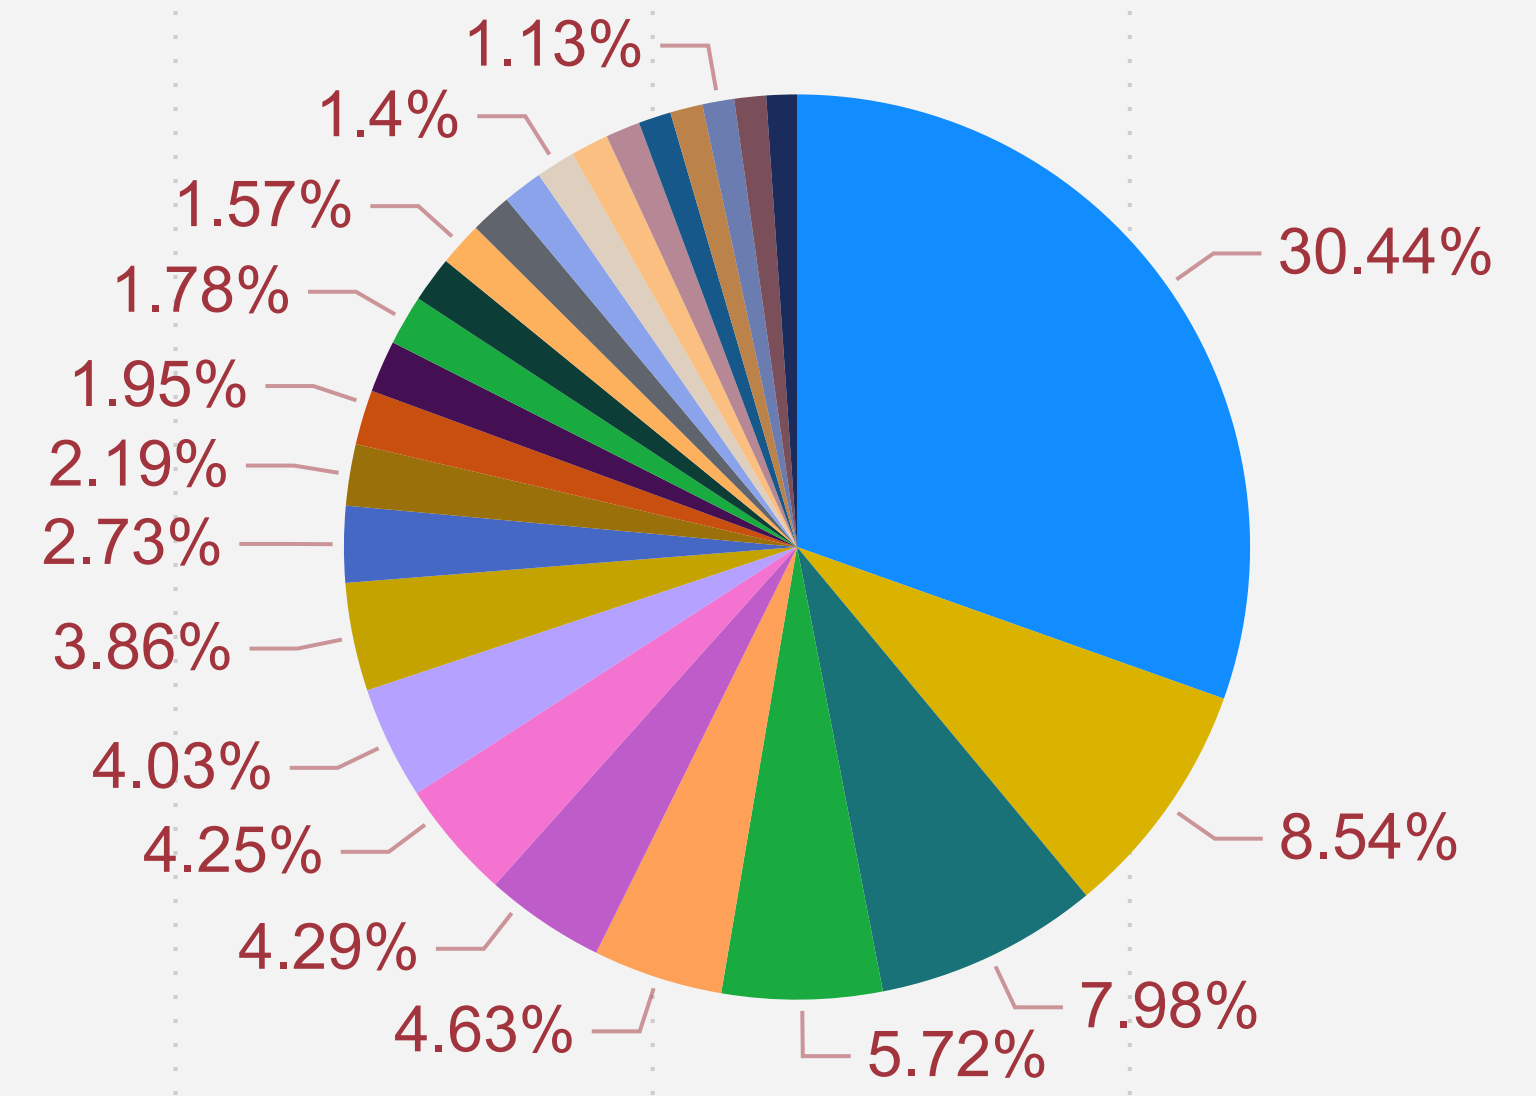

Organizations - % of Total Sessions

- Northern Adelaide Pal...
- North Eastern Comm...
- Northern Adelaide Lo...
- Masjid Abu Bakr Assi...
- Centrelink - Modbury
- U3A Tea Tree Gully
- Police Station - Golde...
- St David's Church - Te...
- Owenia House
- St John XXIII Church - ...
- Pathway Community ...
- Meals on Wheels SA - ...
- Harvey, Dr Richard M...
- Modbury Hospital
- Fauna Rescue of SA Inc.
- Parents Without Partn...