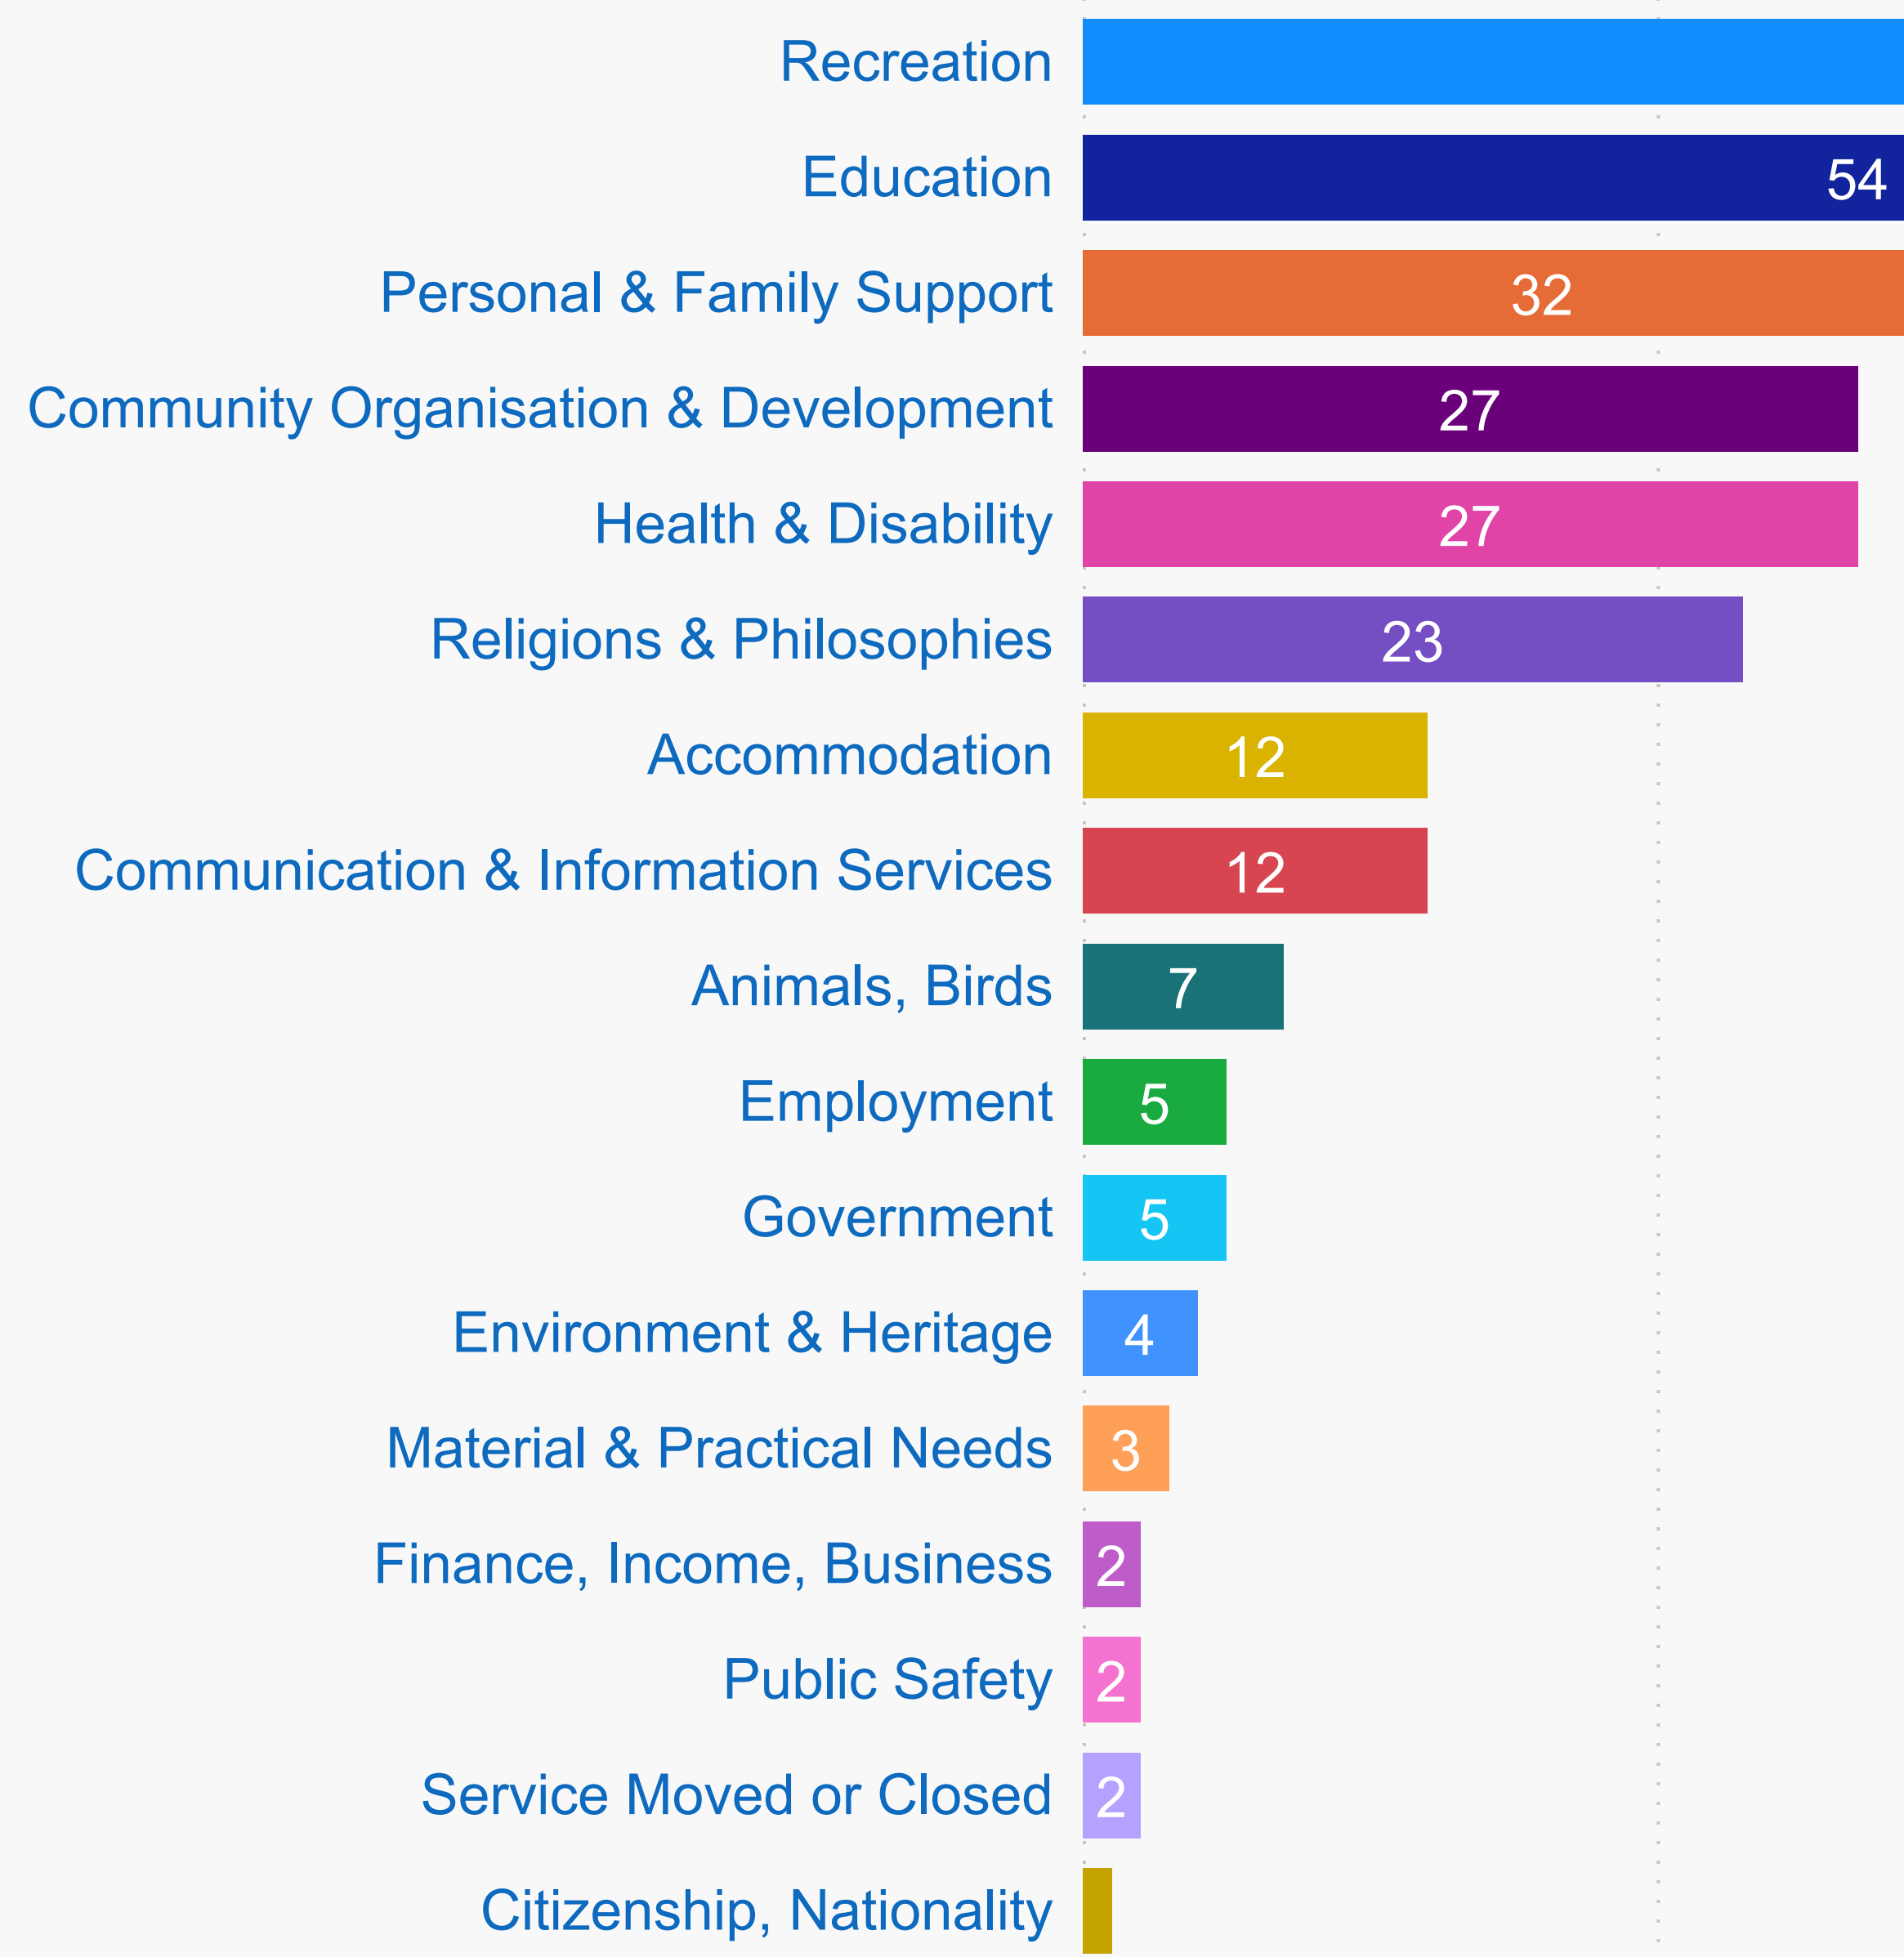

Tea Tree Gully Council - Organization Count by Primary Category (FY 2020-2021)

Count of Organization

Tea Tree Gully Council - Organizations (Sessions by count - FY 2020-2021)

Northern Adelaide Palliative Care Service (Level 4)
 North Eastern Community & Older Persons Ment...
 Northern Adelaide Local Health Network Day Re...
 Masjid Abu Bakr Assiddiq - Wandana Mosque
 Centrelink - Modbury
 U3A Tea Tree Gully
 Police Station - Golden Grove
 St David's Church - Tea Tree Gully
 Owenia House
 St John XXIII Church - Modbury
 Pathway Community Centre
 Meals on Wheels SA - Modbury
 Harvey, Dr Richard MP - State Member for Newl...
 Modbury Hospital
 Fauna Rescue of SA Inc.
 Parents Without Partners (SA) Inc.
 Golden Grove Recreation & Arts Centre
 MAX Employment - Modbury
 Modbury GP Plus Super Clinic

Organizations - % of Total Sessions

- Northern Adelaide Pal...
- North Eastern Comm...
- Northern Adelaide Lo...
- Masjid Abu Bakr Assi...
- Centrelink - Modbury
- U3A Tea Tree Gully
- Police Station - Golde...
- St David's Church - Te...
- Owenia House
- St John XXIII Church - ...
- Pathway Community ...
- Meals on Wheels SA - ...
- Harvey, Dr Richard M...
- Modbury Hospital
- Fauna Rescue of SA Inc.
- Parents Without Partn...