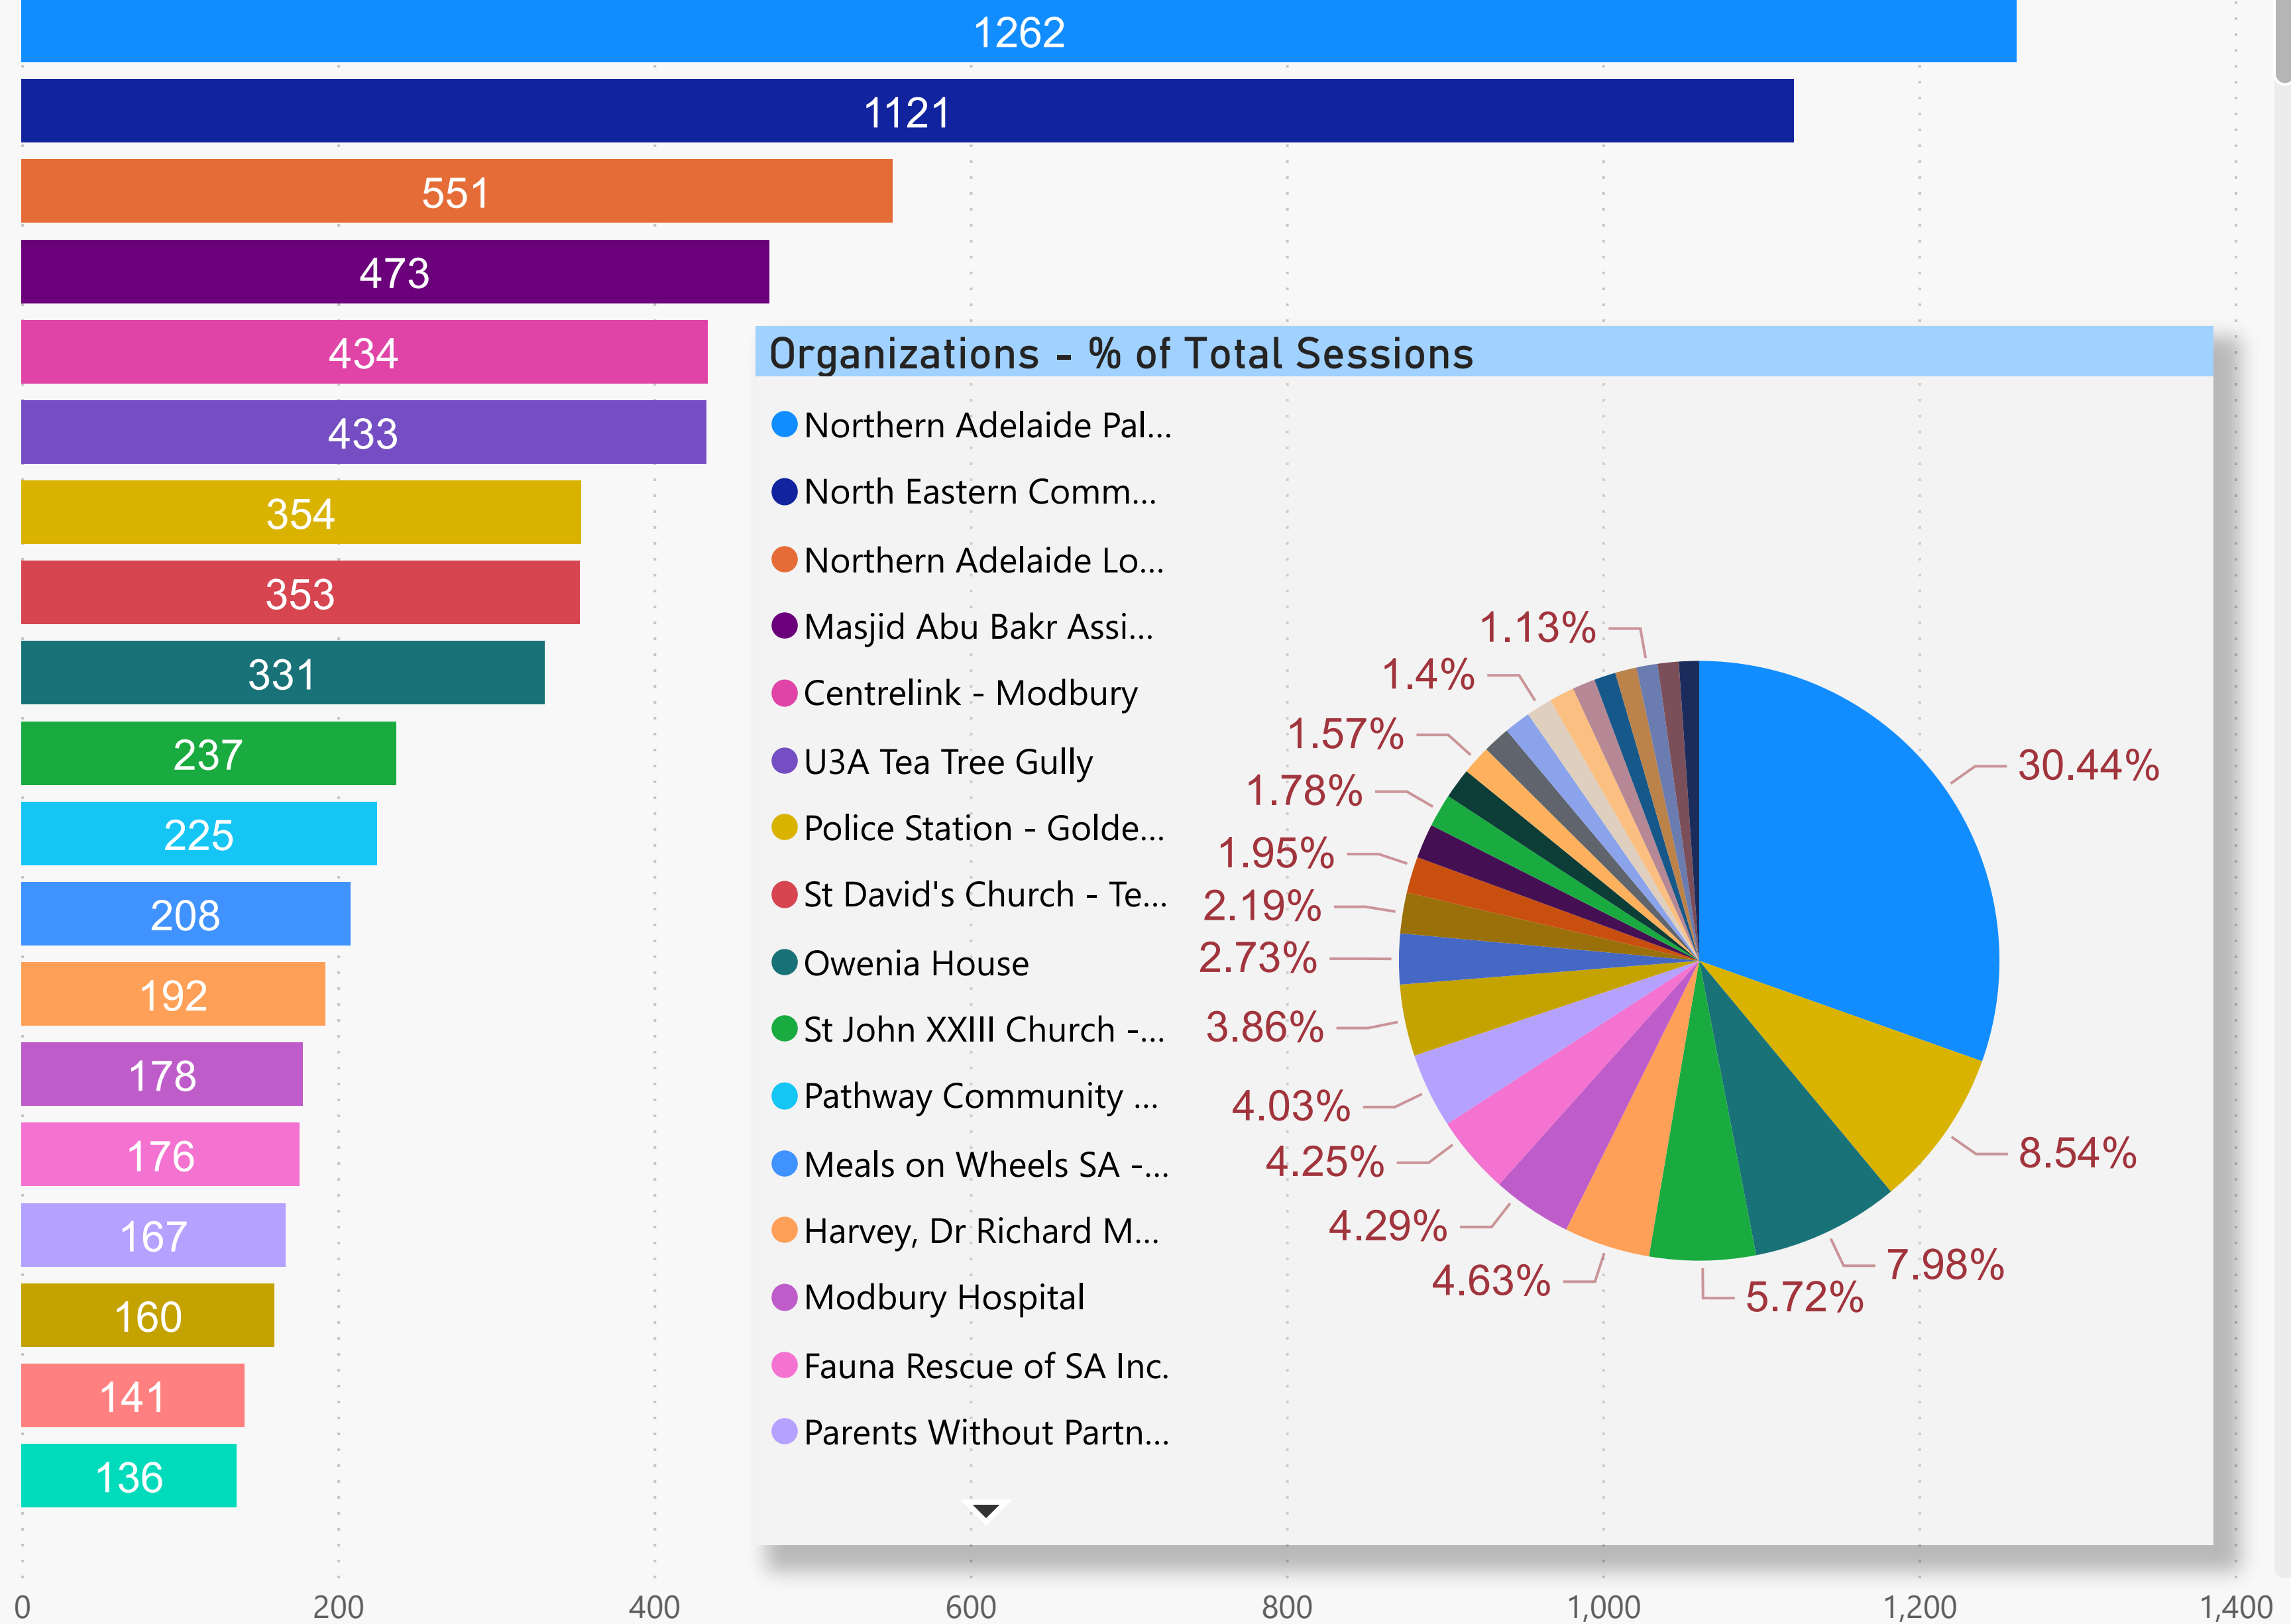

Tea Tree Gully Council - Organization Count by Primary Category (FY 2020-2021)

Count of Organization

Tea Tree Gully Council - Organizations (Sessions by count - FY 2020-2021)

Northern Adelaide Palliative Care Service (Level 4)
 North Eastern Community & Older Persons Ment...
 Northern Adelaide Local Health Network Day Re...
 Masjid Abu Bakr Assiddiq - Wandana Mosque
 Centrelink - Modbury
 U3A Tea Tree Gully
 Police Station - Golden Grove
 St David's Church - Tea Tree Gully
 Owenia House
 St John XXIII Church - Modbury
 Pathway Community Centre
 Meals on Wheels SA - Modbury
 Harvey, Dr Richard MP - State Member for Newl...
 Modbury Hospital
 Fauna Rescue of SA Inc.
 Parents Without Partners (SA) Inc.
 Golden Grove Recreation & Arts Centre
 MAX Employment - Modbury
 Modbury GP Plus Super Clinic

Organizations - % of Total Sessions

- Northern Adelaide Pal...
- North Eastern Comm...
- Northern Adelaide Lo...
- Masjid Abu Bakr Assi...
- Centrelink - Modbury
- U3A Tea Tree Gully
- Police Station - Golde...
- St David's Church - Te...
- Owenia House
- St John XXIII Church - ...
- Pathway Community ...
- Meals on Wheels SA - ...
- Harvey, Dr Richard M...
- Modbury Hospital
- Fauna Rescue of SA Inc.
- Parents Without Partn...